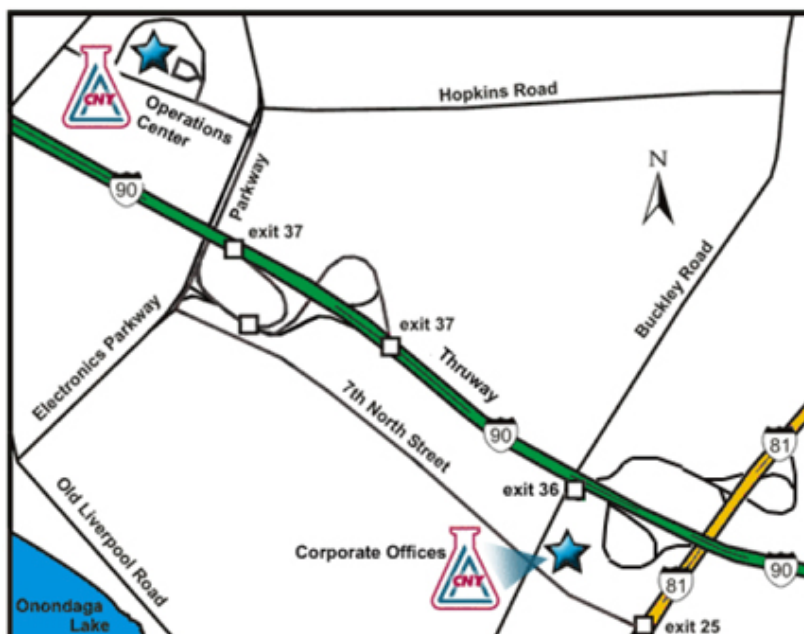

Directions to Laboratory Alliance's Operations Center

113 Innovation Lane, Electronics Business Park, Liverpool, NY 13088

Traveling from the north or south on I-81

- Exit I-81 at 7th North Street, exit 25
- Head right off the exit ramp (west) onto 7th North Street and follow to the end (where the Holiday Inn will be directly across the intersection)
- Take a right onto Electronics Parkway
- At the third traffic light, turn left at the Electronics Business Park sign. Sign in at the guard booth
- Take the first right turn and then the first left turn to park in our visitors' lot. The main entrance is in front of the building and a receptionist is located inside the door to the right

Traveling from the east or west on I-90

- Take exit 37 off I-90, Electronics Park
- Take a right onto Electronics Parkway
- At the second traffic light, turn left at the Electronics Business Park sign
- Sign in at the guard booth
- Take the first right turn and then the first left turn to park in our visitors' lot. The main entrance is in front of the building and a receptionist is located inside the door to the right

LABORATORY ALLIANCE
of Central New York, LLC

Operations Center
113 Innovation Lane • Liverpool, NY 13088
315-410-7000
laboratoryalliance.com